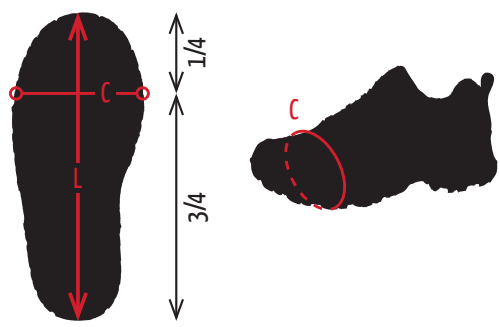

Perfect fit - size chart

How to check the right size of your Micro Crampons

The right size of your Micro Crampons does not only depend on your shoe size! To ensure a perfect grip on the shoe and therefore an unrestricted use it is also necessary to check the dimension and the structure of the shoe itself.

How to determine your size quickly and easy, we show you here:

Standard size code:

Art. / Color	Modell	Weight pair	Size	Shoe size	
				EUR	USA
11210 ● / 11211 ●	Nortec FAST size S	220 g	S	36 - 38	5.5 - 6.5
11220 ● / 11221 ●	Nortec FAST size M	235 g	M	39 - 41	7 - 8.5
11230 ●	Nortec FAST size L	250 g	L	42 - 44	9 - 10
11240 ●	Nortec FAST size XL	265 g	XL	45 - 48	11 - 13

Standard sizes optimized for running and trail running shoes. Suitable also for trekking shoes. For mountain boots are recommended 2 numbers more than footwear.

Due to the different shoe assemblies and fit variants / brands, we have developed the table below for absolute fit so that you can be sure that your Micro Crampon fits and holds perfectly on your individual shoe.

step 1

Check the dimension of your shoes, by taking the measures L and C:

- L = Length** of the shoe, measured at the sole
- C = Circumference** of the shoe, measured at the top 1/4 of the shoe

step 2

Choose the right size of your Micro Crampons from this table; horizontal: circumference (C) - vertical: length (L)